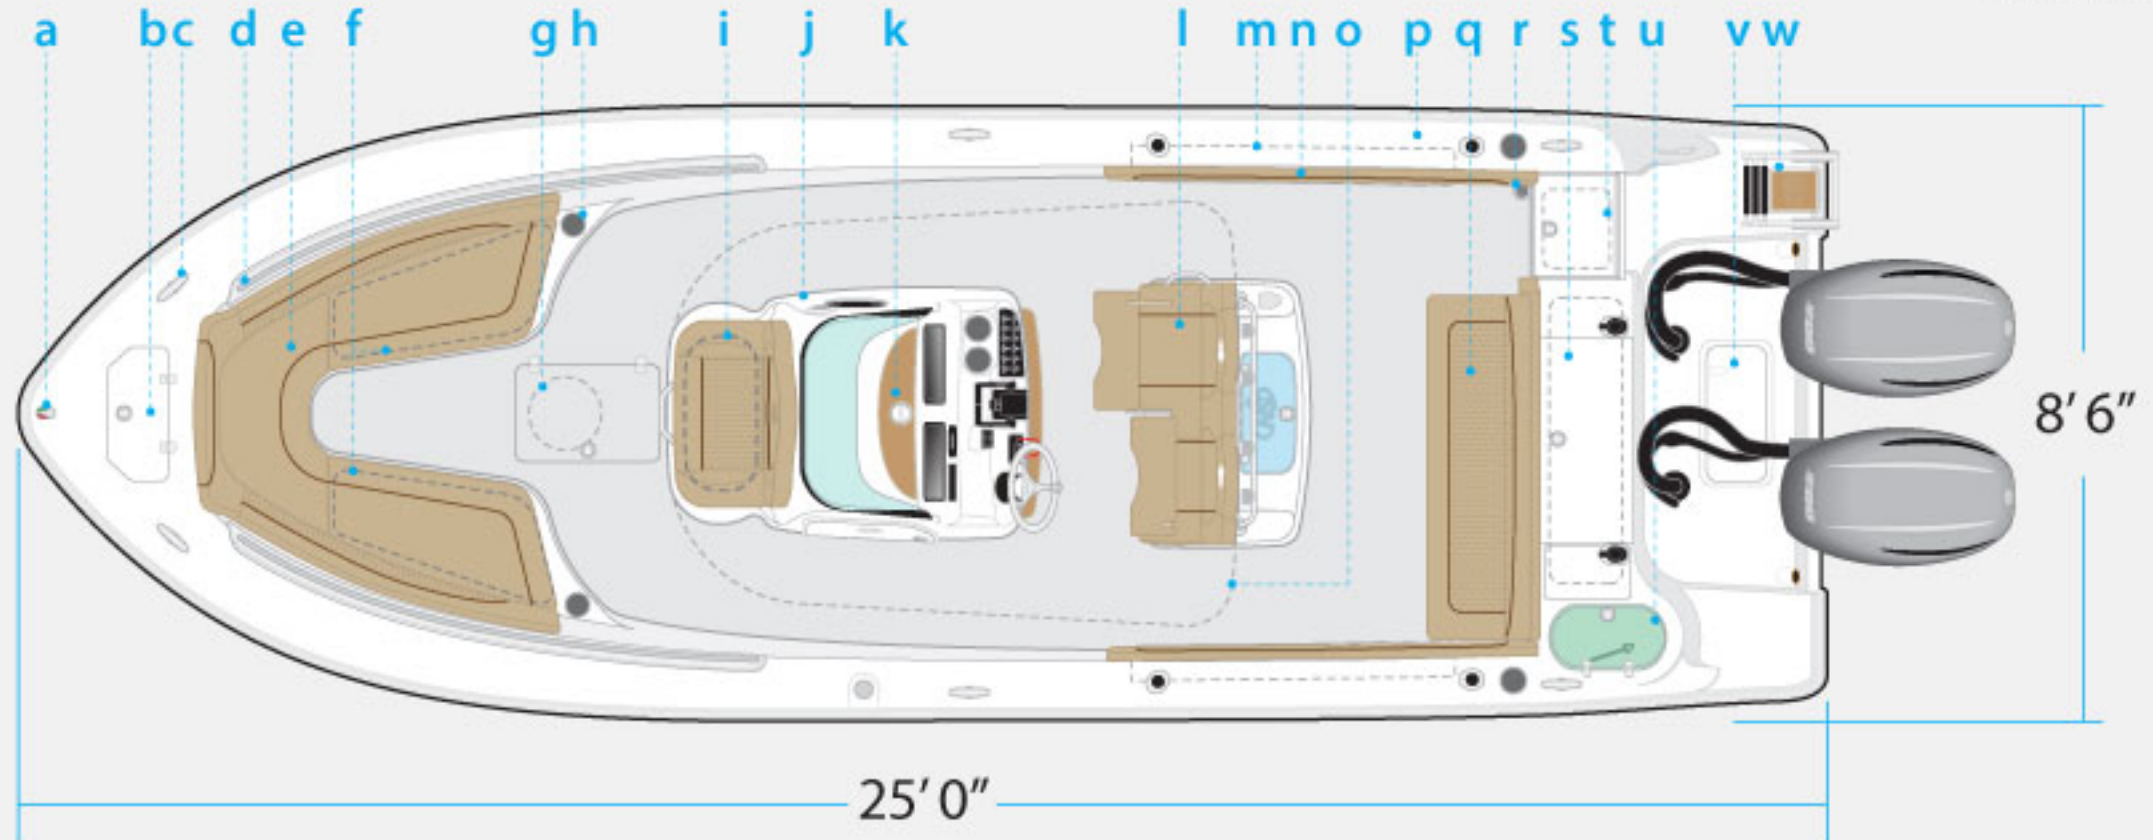

25 XS CENTER CONSOLE

NauticStar[®]
BOATS

- a. LED navigation lights
- b. Anchor locker (Windlass option)
- c. SS pull-up cleats (6)
- d. SS recessed bow rails
- e. Plush bow seating
- f. Insulated fish boxes w/ over-board drain (25 gal/side)
- g. In-floor castnet/bucket storage & washdown station
- h. SS drink holders (6)
- i. Console seat w/ cooler (Livewell option)(15 gal.)
- j. Head console w/ portside window, curved windshield, & cooler, Infinity[®] stereo, area for 12" electronics, kick panel w/SeaDek[®] foot pad, SS drink holders, SS wheel w/ power knob, & large access door
- k. SeaDek[®] top w/ flush mount compass
- l. Leaning post w/ ergonomical seating w/ flip-up bolsters, large baitwell, SS switch panel, batteries and battery shut off switch, fresh-water washdown, and 2-drawer tackle storage
- m. Horizontal rod holders (3/side)
- n. Cockpit bolster pads
- o. Powder-coated T-top
- p. SS gunnel rod holders (6)
- q. Flip-up bench seat
- r. SS floor drains
- s. Insulated fish box (65 gal)
- t. Walk-thru transom w/ door
- u. Baitwell (30 gal)
- v. Bilge access
- w. SS 3-step boarding ladder w/-SeaDek[®] landing