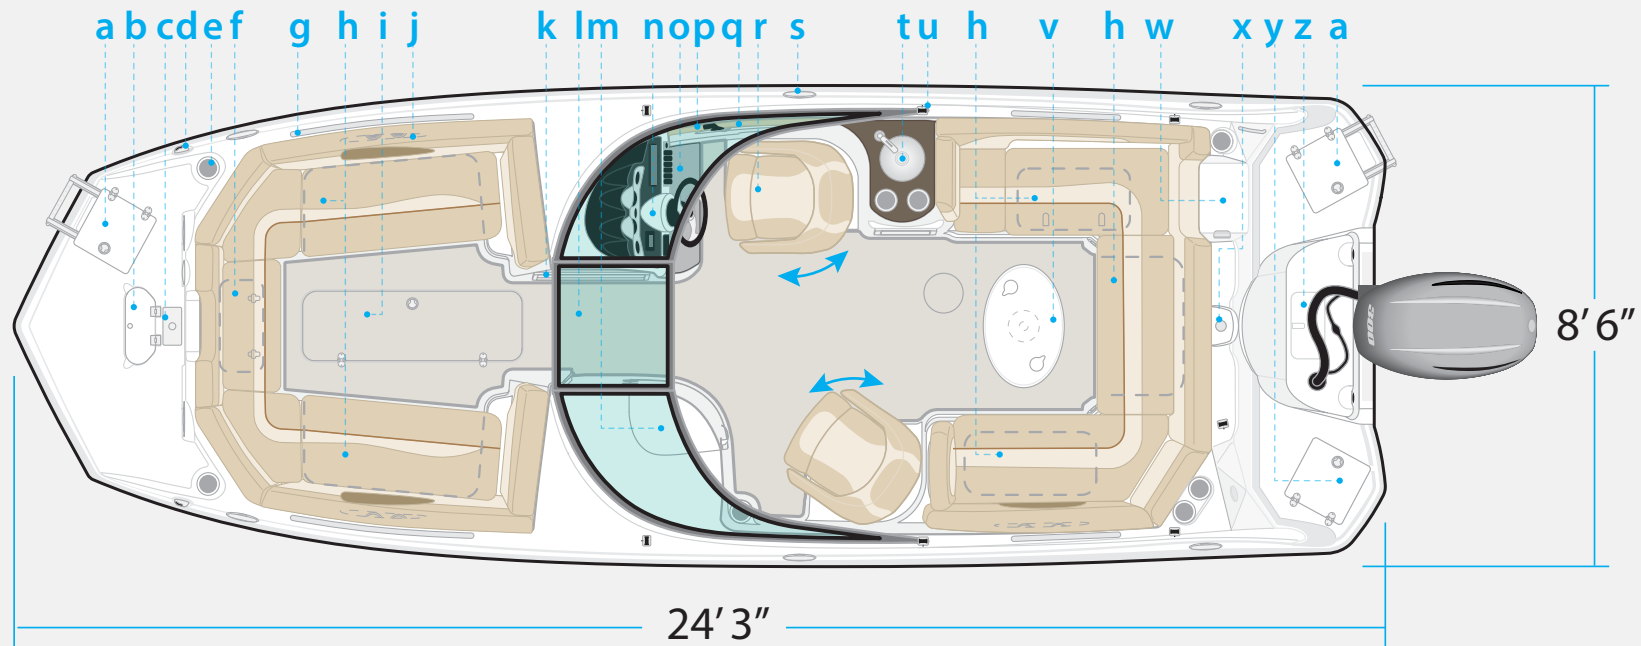

243 DC SPORT DECK

NauticStar[®]
BOATS

- | | | |
|---------------------------------|---|--|
| a. Boarding ladder | l. Panoramic walk-thru windshield with folding door | r. Bucket seats w/ flip-up bolsters |
| b. Anchor locker | m. Enclosed head w/ sink, mirror and portside window | s. SS cleats (6) |
| c. SS seat base (optional) | n. Sculptered guage panel, Italian made steering wheel, w/Infinity [®] stereo w/ Bluetooth & preset capability | t. Galley w/ Corian countertop, 9 gal. pressurized freshwater system |
| d. LED navigation lights | o. Padded SeaDek [®] foot rest w/ NauticStar logo | u. Color match Bimini top (not shown) w/ ball/socket hardware |
| e. SS drink holders (16) | p. Leather-touch shifter pad | v. Stowable table top |
| f. Insulated cooler (15 gal.) | q. Recessed speaker w/ SS drink holder | w. Walk-thru transom |
| g. SS grab rail | | x. Ski tower |
| h. Insulated storage / fish box | | y. Storage |
| i. Ski locker | | z. Bilge access |