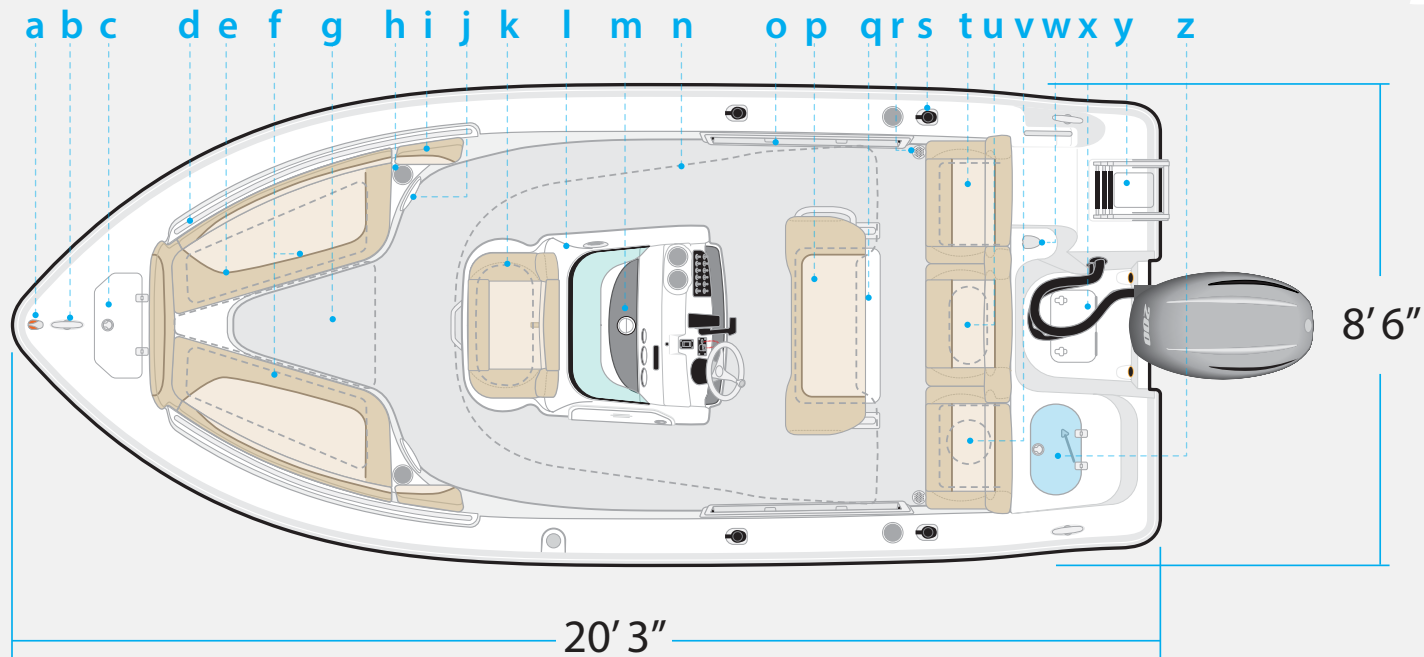

2102 LEGACY

NauticStar[®]
BOATS

- | | | |
|---|---|--|
| <ul style="list-style-type: none"> a. LED navigation & courtesy lights b. SS pull-up cleats (3) c. Anchor locker d. SS recessed bow rails e. Plush bow seating f. Insulated fish boxes w/ over-board drain (20 gal./side) g. Optoinal bow filler w/cushion h. SS drink holders (6) i. Flip-out backrest (optional) j. Speakers (4) k. In-console cooler (Livewell option)(15 gal.) | <ul style="list-style-type: none"> l. Head console with curved windshield, SS wheel w/ power knob, helm station w/area for 2 large chart plotters, Infinity stereo, kick panel w/ foot pad, SS drink holders, and large access door m. SeaDek top w/ flush mount compass n. Powder coated T-top (option) o. Horizontal rod holders (3/side) p. Leaning post w/ cushion and storage q. 94 quart Igloo cooler | <ul style="list-style-type: none"> r. SS floor drains (2) s. SS gunnel rod holders (4) t. Jump seat w/ battery storage u. Jump seat w/ insulated cooler v. Jump seat w/cast net/bucket storage w. Raw water transom shower x. Bilge access y. SS 3-step boarding ladder z. Aft baitwell (30 gal.) |
|---|---|--|